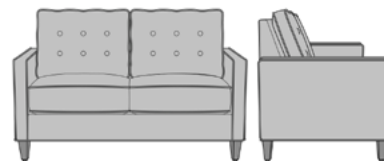

RIV21
59.5W 31.5D 35.5H
25AH